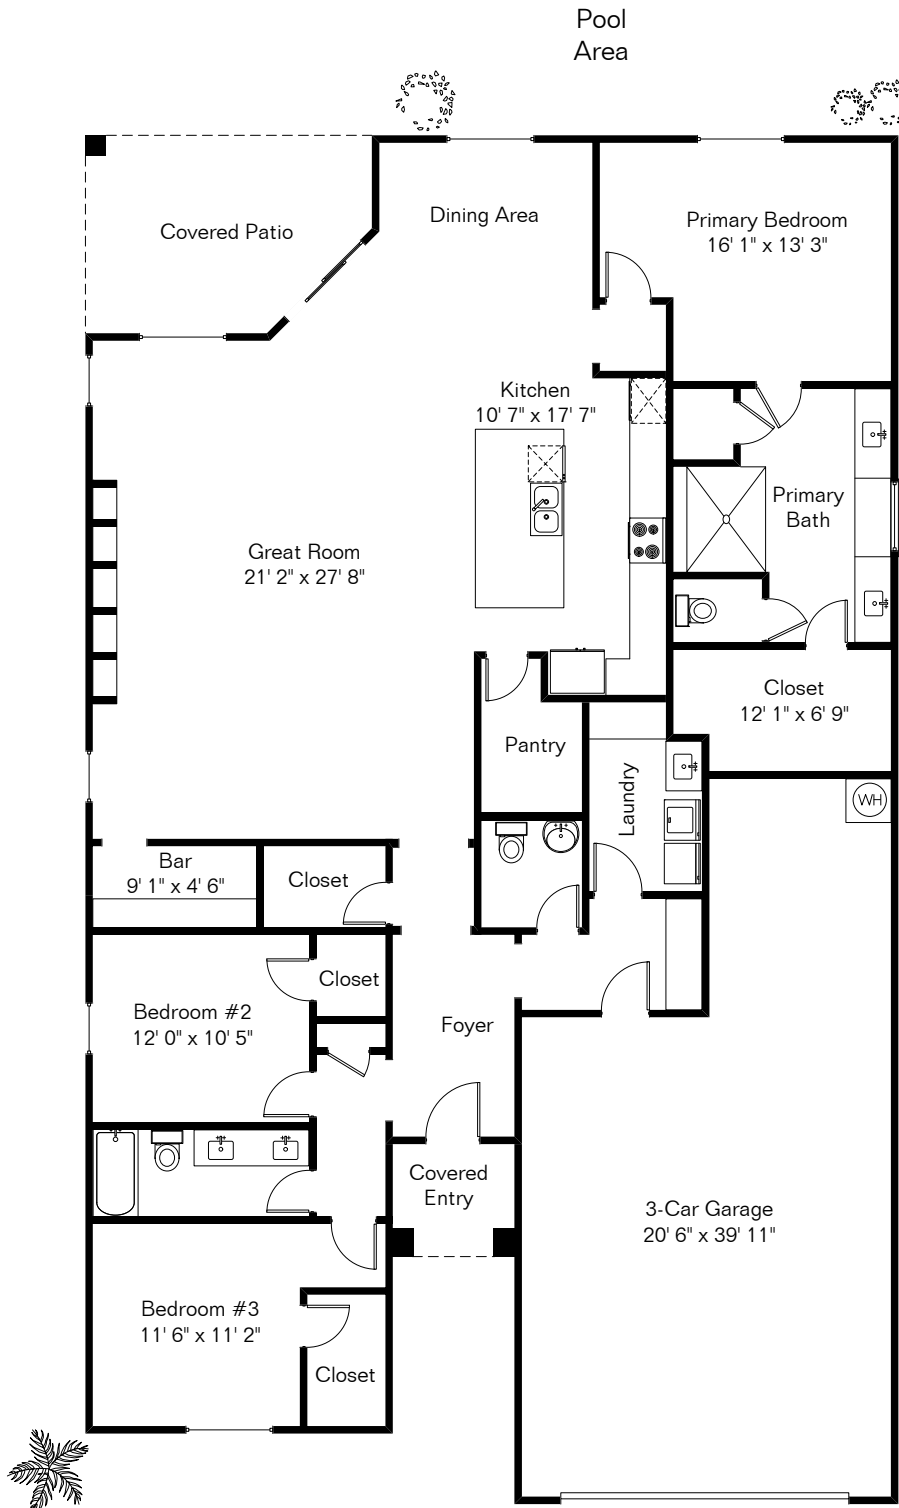

11633 N Village Vista Pl

The square footages and room size information are deemed to be reliable but are not guaranteed and should be independently verified. This drawing is for marketing purposes only.

Site Visit July 2024

Living Area 2,361 Sq Ft
Garage 713 Sq Ft
Covered Patio 158 Sq Ft

Copyright 2024 Floor Plans First! LLC
All Rights Reserved.